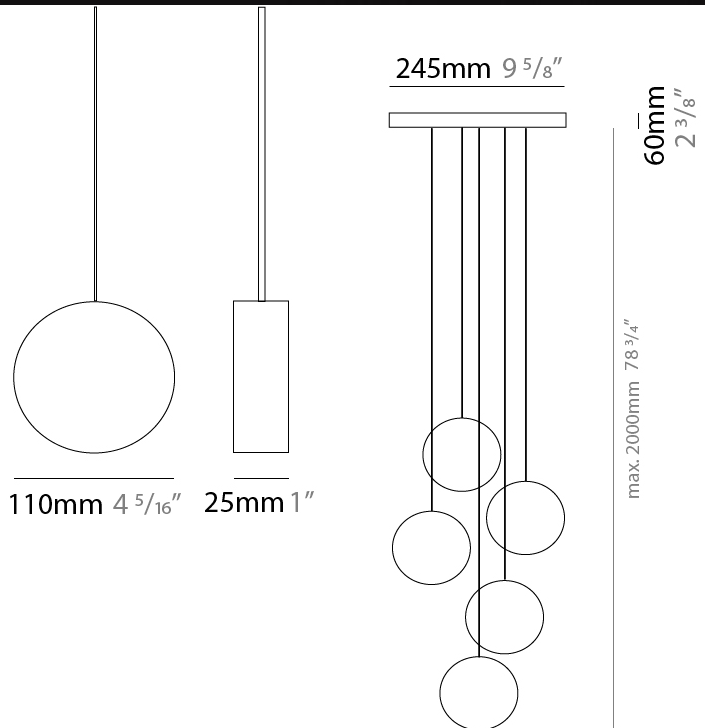

DO NOT DISTURB SUSPENSION

D131121-

base number _____
Finish Options _____

1. To build a product code in our configurator select the specify button on the base model # product page
2. To build a manual product code on this datasheet choose from the options listed below in blue font and add the suffix to the base model #

GENERAL

Series: Do Not Disturb
Brand: Knikerboker
Division: Design
Mounting Type: Suspension
Mounting Location: Ceiling
Subcategory: Ambient

PHYSICAL

Shape: Round
Diameter (mm): 245
Diameter (in): 9 5/8
Height (mm): 1500
Height (in): 59 1/16
Light Distribution: Direct / Indirect
Diffuser: Opal
Fixture Finish: [EWH](#) / [EBK](#) / [MAN](#) / [COF](#) / [PRD](#) / [SLF](#) / [GLF](#) / [CLF](#) / [BRL](#)
Fixture Material: Aluminum
Cable Details: Silicon Coaxial Cable 1500mm / 59 1/16"

ELECTRICAL

Lamp Type: LED
Input Wattage (W): 40
Total Output Wattage (W): 35
Dimming: Non-Dimmable
Driver Included: Yes
Driver Location: Integrated
Driver Type: Constant Voltage - Universal
Driver Class: Class 2
Input Voltage (V): 120 - 277
Output Voltage (V): 24
Upon Request: Remote: Phase dimming @120Vac only / Integral: 0-10Vdc dimming

LED

Number of LEDs: 5
Color Temperature (°K): 3000
Max. Delivered Lumen (lm): 5000
CRI: >85 CRI
Lamp Life (hrs): 50000

OPTICAL

RATINGS AND CERTIFICATIONS

Certified By: Certified for North American Standards
IP rating: IP20