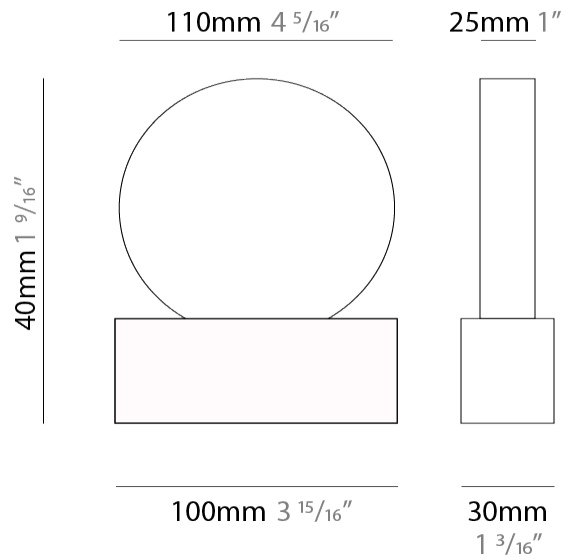

PROJECT
TYPE
SPECIFIER
QUANTITY
DATE

DO NOT DISTURB PORTABLE

D134019-

base number   Finish Options

1. To build a product code in our configurator select the specify button on the base model # product page
2. To build a manual product code on this datasheet choose from the options listed below in blue font and add the suffix to the base model #

GENERAL

Series: Do Not Disturb
Brand: Knikerboker
Division: Design
Mounting Type: Portable
Mounting Location: Table
Subcategory: Table

PHYSICAL

Shape: Round
Length (mm): 110
Length (in): 4 5/16
Width (mm): 30
Width (in): 1 3/16
Height (mm): 140
Height (in): 5 1/2
Light Distribution: Direct / Indirect
Diffuser: Opal
Fixture Finish: EWH / EBK / MAN / COF / PRD / SLF / GLF / CLF / BRL
Fixture Material: Metal

ELECTRICAL

Lamp Type: LED
Total Output Wattage (W): 8
Dimming: Non-Dimmable
Driver Included: Yes
Driver Location: Integrated
Driver Type: Constant Voltage 120Vac
Driver Class: Class 2
Input Voltage (V): 120
Output Voltage (V): 24

LED

Number of LEDs: 1
Color Temperature (°K): 3000
Max. Delivered Lumen (lm): 1000
CRI: >85 CRI

OPTICAL

RATINGS AND CERTIFICATIONS

Certified By: Certified for North American Standards
IP rating: IP20